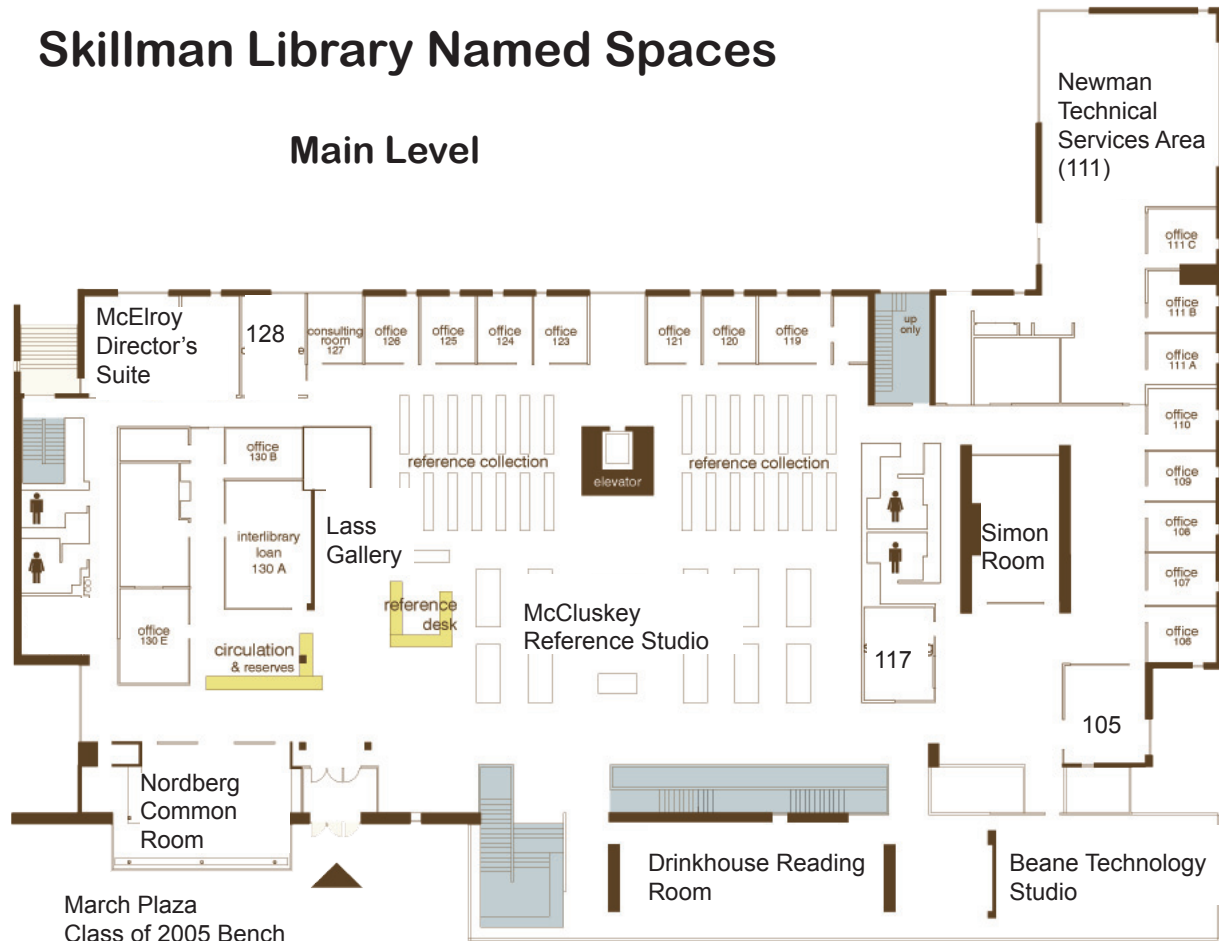

Skillman Library Named Spaces

Main Level

Barnes, John and Alice

Carras Conference Room (128) (dedicated to)

Beane, S. Robert, Jr. '58 and Silas R., III '88

Beane Technology Studio

Brunswick, Edward B. '58

Brunswick Room (105)

Carras, Susan Barnes '76 and George A.

Carras Conference Room (128)

Class of 2005

Class of 2005 Bench

Drinkhouse, W. Bruce '50

Drinkhouse Reading Room

Lanigan, William W. '52

Alcuin and Charlemagne (in Simon Room, 117)

Simon Room (116)