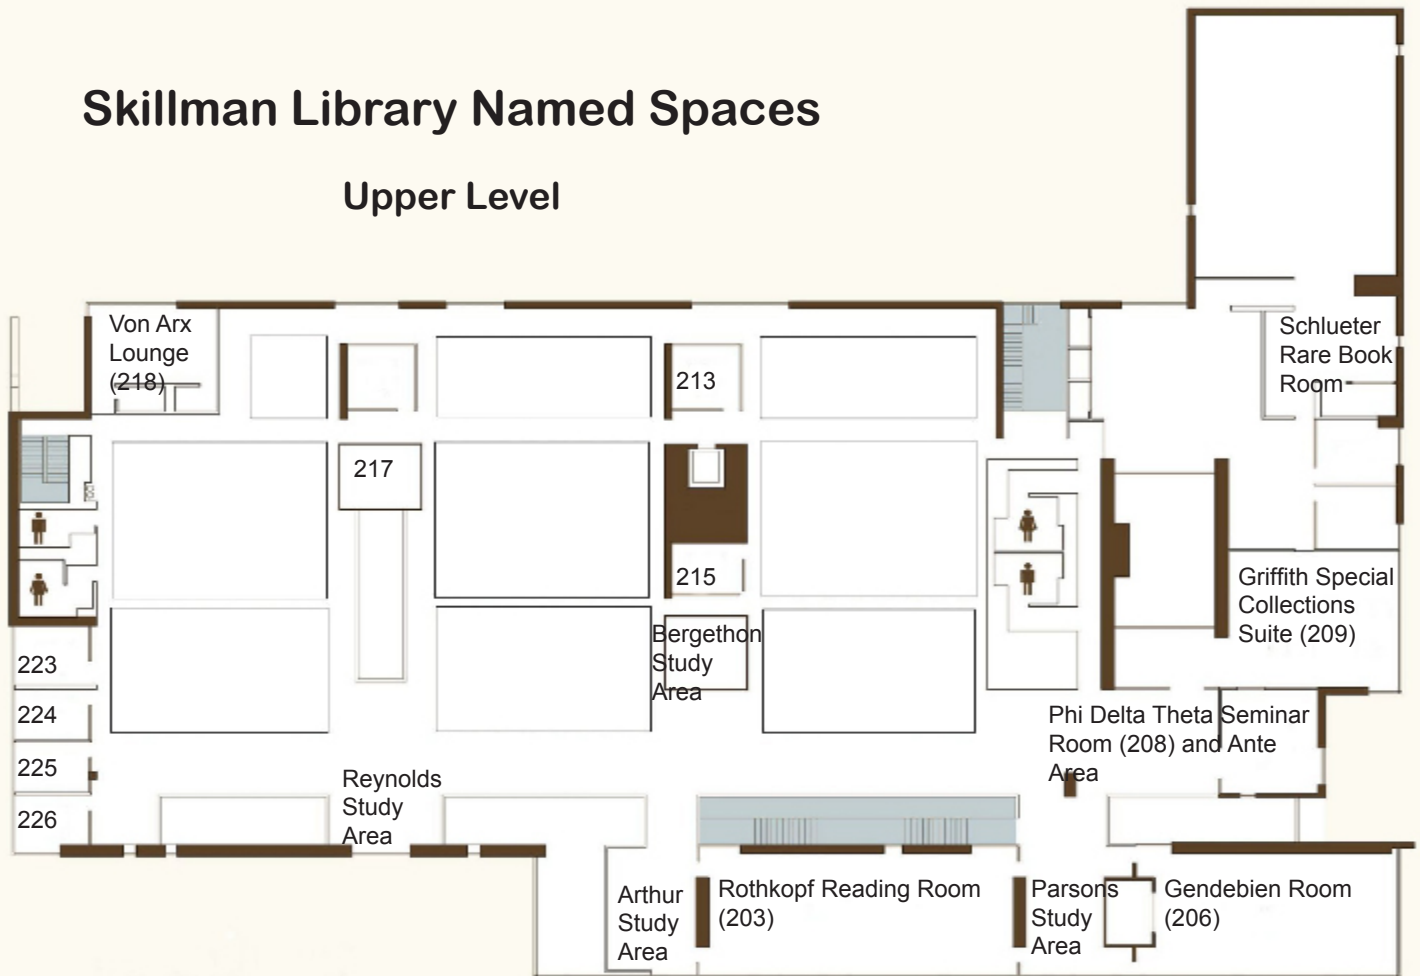

Skillman Library Named Spaces

Upper Level

Anderson, Margaret and George
Anderson Study Room (226)

Arthur, Greer M., Jr. '56
Arthur Study Area (next to 203)

Bergethon, K. Roald and Katherine L.
Bergethon Study Area (in front of 215)